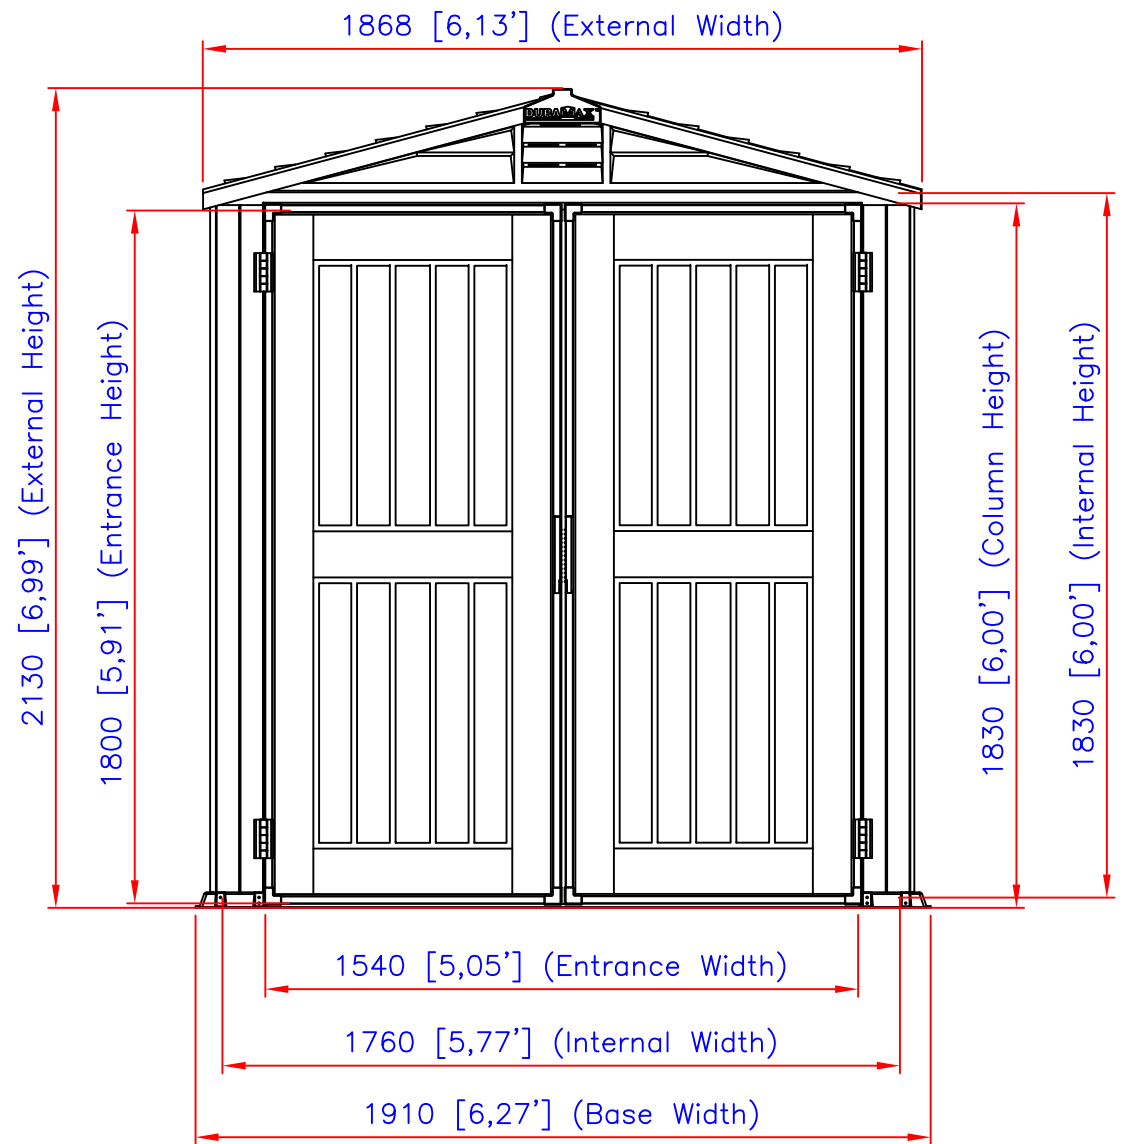

Side View

Elevation

6' x 6' StoreMate Plus